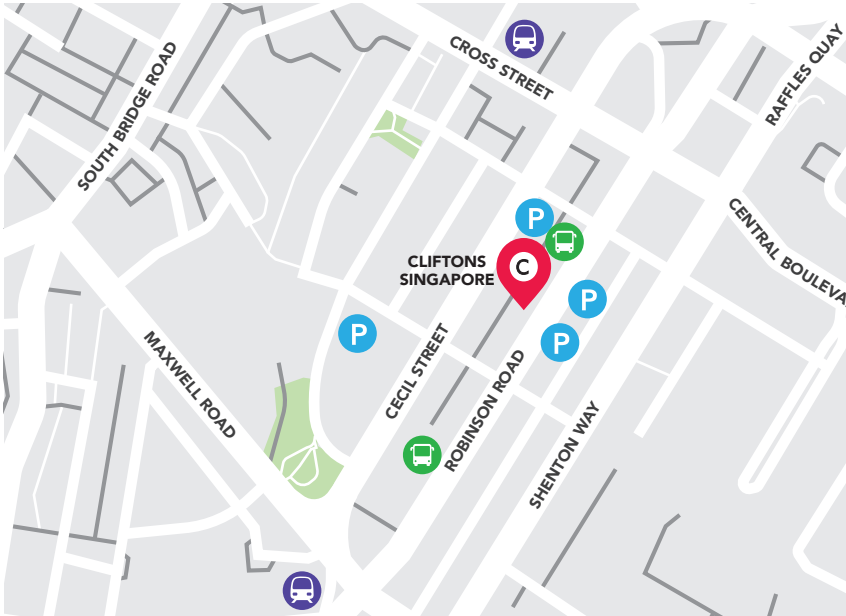

DIRECTIONS AND PARKING GUIDE

CLIFTONS SINGAPORE – ROBINSON ROAD

 Level 11, 108 Robinson Rd
Singapore 068900

Phone: +65 3106 4699

Email: enquiries@cliftons.com

 MRT Station

 Bus Interchanges

 Parking

CLOSEST MRT STATIONS

- Telok Ayer Station, Exit A, 300m (5 min walk)
- Tanjong Pagar Station, Exit F, 550m (5 min walk)

NEAREST ACCOMMODATION

- Sofitel So Singapore (2 min walk)
- M Hotel Singapore (10 min walk)
- Amara Singapore (12 min walk)

NEAREST PARKING

- Robinson Point, 39 Robinson Rd (3 min walk)
- Keck Seng Tower, 133 Cecil St (4 min walk)
- Robinson Centre, 61 Robinson Rd (4 min walk)
- Frasers Tower Carpark, 231 Telok Ayer St (4 min walk)

CLOSEST BUS STOPS

- Opposite Sofitel So Singapore, Bus Stand No. 03071 (2 min walk)
- After Capital Tower, Bus Stand No. 03111 (3 min walk)

FROM CHANGI AIRPORT

- Driving distance approx. 22km
- Taxi: 22-40 min depending on traffic (SMRT Taxi phone 6555 8888)
- Airport train: change at Tanah Merah for service to Tanjong Pagar (total trip to Cliftons approx. 1hr)