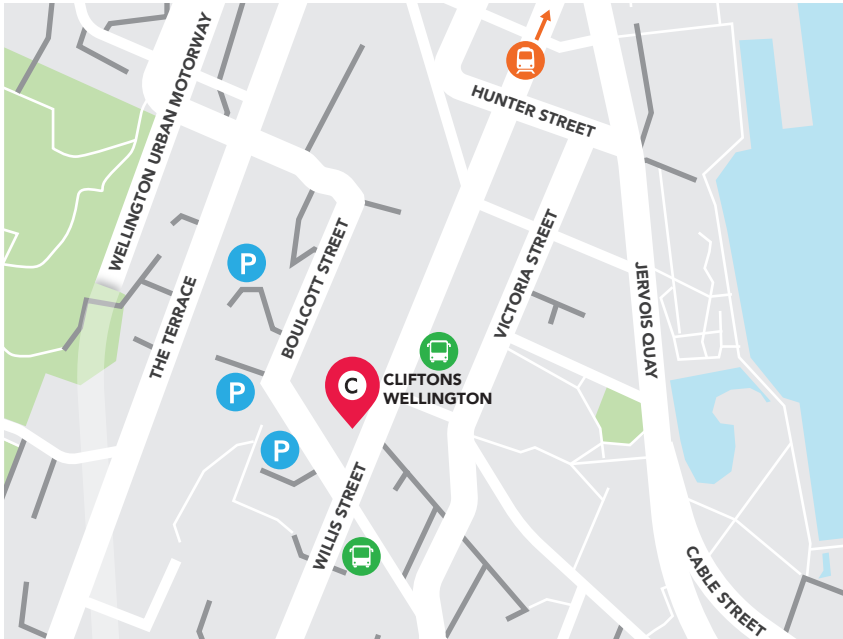

DIRECTIONS AND PARKING GUIDE

CLIFTONS WELLINGTON – WILLIS ST

 Level 28/100 Willis St,
Wellington, 6011, New Zealand

Free Call: 0800 629 088

Direct Line: +64 4-901 9001

Email: enquiries@cliftons.com

 Train Station

 Bus Interchanges

 Parking

CLOSEST TRAIN STATIONS

- Wellington Railway Station (18 min walk)

CLOSEST BUS STOPS

- Willis St at Willbank Crt, East Bound, (1 min walk)
- Manners St at Willis St, North Bound (1 min walk)

FROM AIRPORT

- Driving distance approx. 7km
- Taxi or UBER: 20-40 min depending on traffic (Taxi phone +64 4 384 4444)
- Airport Flyer Bus, alight Courtenay Pl, 10 min walk to Cliftons (total trip approx. 26 min)

NEAREST ACCOMMODATION

- Mercure Wellington Abel Tasman (4 min walk)
- Travelodge Hotel Wellington (8 min walk)
- Boulcott Suites (2 min walk)
- InterContinental Wellington (8 min walk)

NEAREST PARKING

- Wilson Parking, O'Reily Ave (3 min walk)
- SecuraPark, Church St (4 min walk)
- Wilson Parking, 1 Athol Cres (7 min walk)