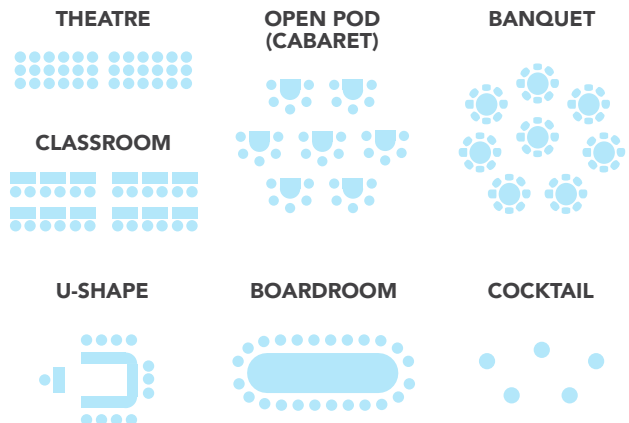

POPULAR ROOM CONFIGURATIONS

HOW TO GET TO CLIFTONS MELBOURNE FRESHWATER PLACE FROM THE AIRPORT

- Driving distance from the Melbourne Tullamarine Airport is 26km.
- Sky Bus fare: $19.00 (one way) / $36.00 (return).
- Sky Bus Departs from Southern Cross Station every 10mins.
- Estimated taxi fare: $65.00 (one way) Yellow Cabs 13 CABS (13 2227), Silvertop Taxi 131 008.

NEARBY PUBLIC TRANSPORT

- Closest Tram Stop: 115-Casino East/Queens Bridge St (3 min walk, 210m).
- Closest Train Stations: Flinders Street Station (8 min walk, 650m), Southern Cross Station (15 min walk, 1km).

NEARBY PARKING

- Wilson Parking Freshwater Place, 2 Freshwater Pl Southbank
- Wilson Parking Riverside Quay, 2 Riverside Quay Southbank
- Visit <https://www.wilsonparking.com.au/>