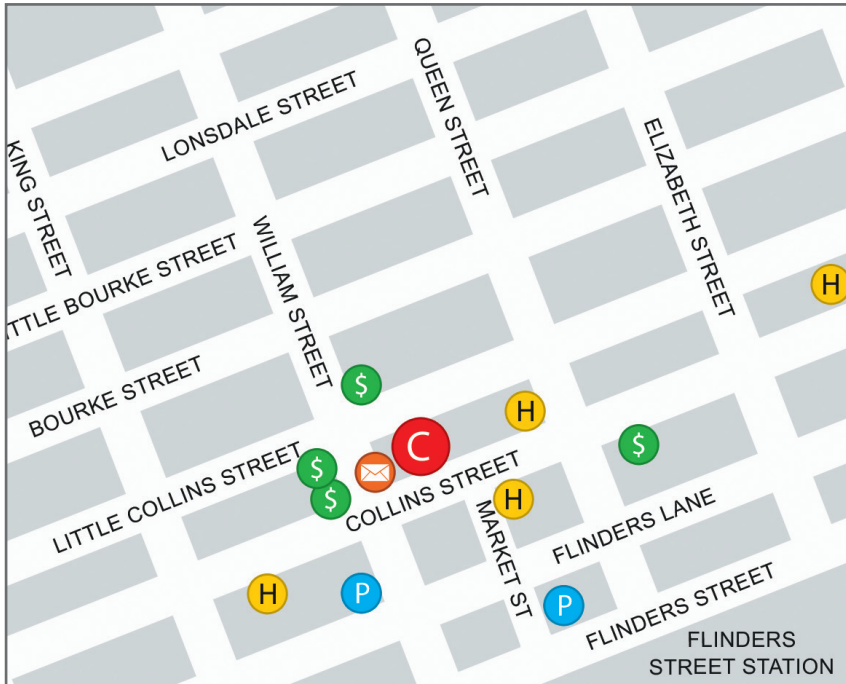

- COMPUTER TRAINING VENUES
- CONFERENCE & SEMINAR VENUES
- INDUSTRY LEADING INFRASTRUCTURE
- TOTAL EVENT SOLUTIONS

CLIFTONS MELBOURNE FACILITY INFORMATION GUIDE

Cliftons Melbourne

Level 1, 440 Collins Street
Melbourne VIC 3000

NEARBY PARKING

Secure Parking	376 Flinders Street
Secure Parking Olderfleet	448 Flinders Lane

PUBLIC TRANSPORT

Yellow Cabs	13 CABS (13 2227)
Silvertop Taxi	131 008
Closest Train Stations	Southern Cross, Flagstaff and Flinders Street Stations (all 10 mins walk)

NEARBY ATTRACTIONS AND LANDMARKS

Rialto Tower - 200m
Melbourne Aquarium - 500m
Melbourne Town Hall - 700m
Crown Entertainment Complex - 700m
Federation Square - 1km

TRAINING, CONFERENCE AND SEMINARS

Our rooms are equipped with state-of-the-art technology including video conferencing, instructor screens in all computer training rooms and interactive white boards for clients seeking a premium solution for their training and meeting room requirements.

LOCATION

Located half way between Town Hall and Southern Cross Station, this facility offers inspiring views of classic streetscapes and river vistas through large floor to ceiling windows that frame spacious facility guest lounge areas. The tram stop situated immediately outside the building provides quick, convenient transportation to and from some of the city's best shopping and dining experiences.