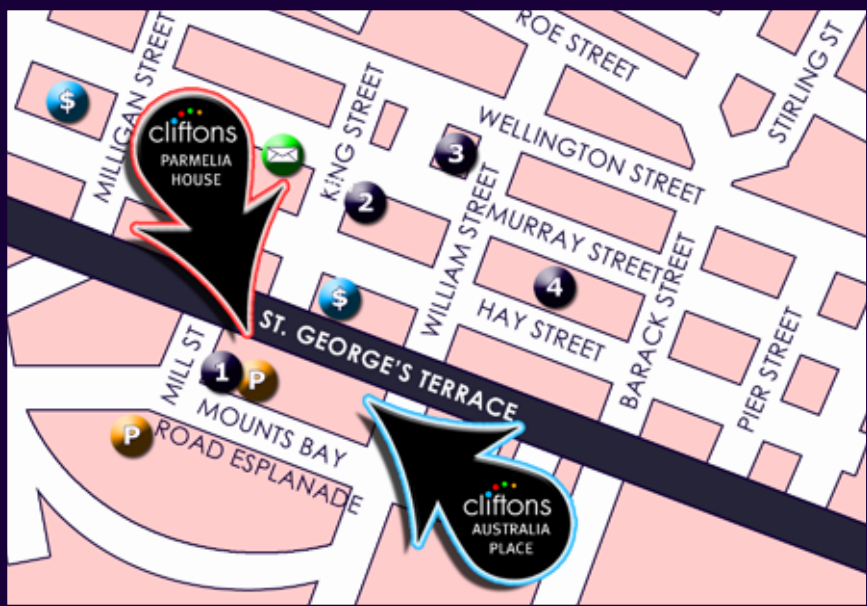

_ FACILITY INFORMATION GUIDE

BRISBANE

SYDNEY

CANBERRA

MELBOURNE

ADELAIDE

PERTH

NEW ZEALAND

QUARRY BAY, HK

CENTRAL, HK

Ground Floor, Pamela House
191 St. George's Terrace
PERTH WA 6000

Australia Place
Cnr St Georges Terrace and William Street
PERTH WA 6000

T: 08 9480 0999
F: 08 9480 0998
E: perth@cliftons.com

_ NEARBY PARKING STATIONS

- 56 Mounts Bay Road (rear of Parmelia Hilton)
- Perth Convention Centre Car Park, Mounts Bay Road

_ PERTH CITY INFORMATION

- | | |
|--------------------------|------------------------|
| POST OFFICE | 863 Hay Street |
| MEDICAL CENTRE | 713 Hay Street |
| TAXI | Swan Taxis T: 13 13 30 |
| PERTH TRANSPORT INFOLINE | T: 13 62 13 |