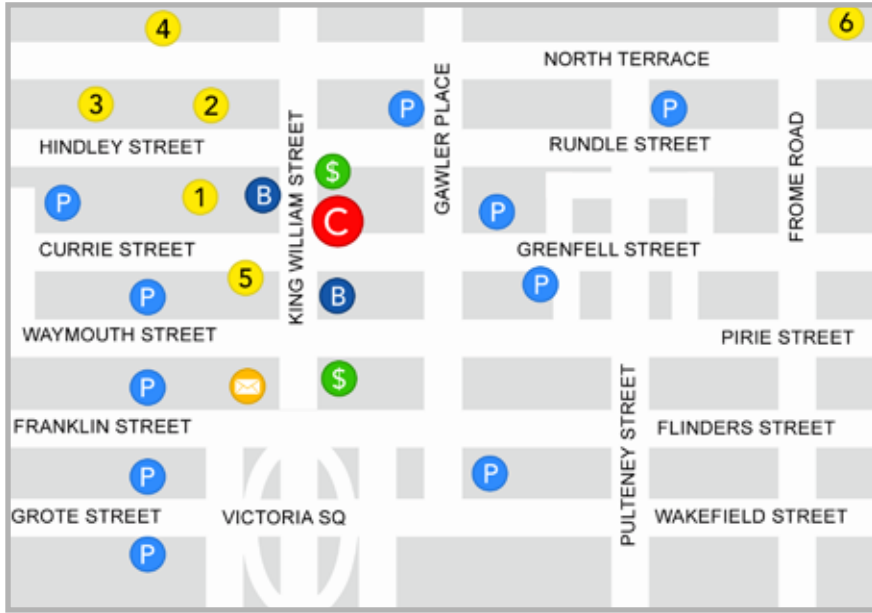

Cliftons Adelaide Training Facility

P Parking **\$** Bank / ATM **✉** Post Office **B** Bus **C** Cliftons

Level 1
80 King William Street
Adelaide SA 5000

T: +61 8 8233 0999
E: adelaide@cliftons.com

Local Information

1	Hotel Grand Chancellor on Hindley	T: +61 8 8231 5552
2	Stamford Plaza	T: +61 8 8461 1111
3	Sebel Playford	T: +61 8 8213 8888
4	Hyatt Regency	T: +61 8 8231 1234
5	Hotel Grand Chancellor on Currie	T: +61 8 8112 8888
6	Royal Adelaide Hospital, North Terrace	T: +61 8 8222 5610
✉	Cnr. King William & Franklin Street	

Nearby Parking

Topham	- 52 - 54 Waymouth Street
Grenfell	- 90 - 100 Grenfell Street

Transport Information

Yellow Cab Co	T: +61 8 8354 7222
Adelaide Transport InfoLine	T: +61 8 8210 1000